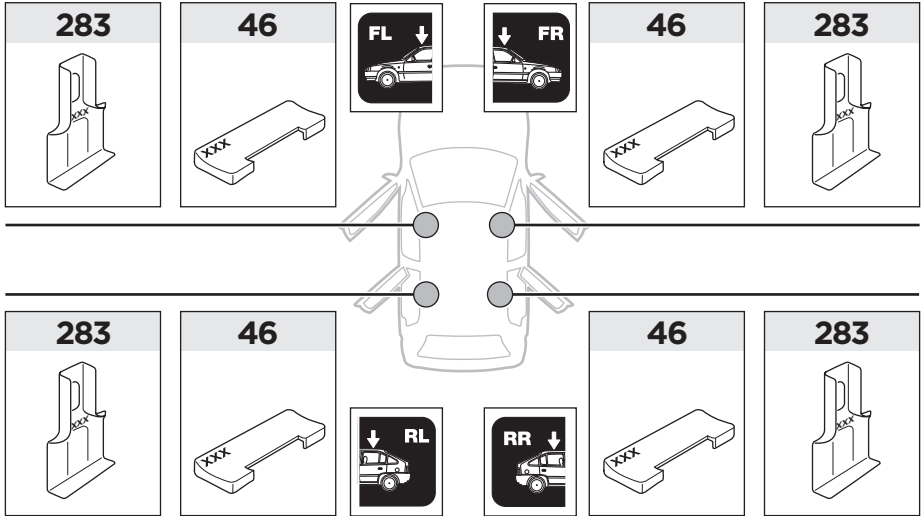

2

TOYOTA Estima, 5-dr MPV, 00-02, 03-05s

TOYOTA Previa, 5-dr MPV, 00-02, 03-