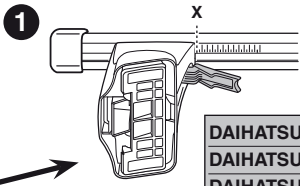

X
DAIHATSU Mira, 3-dr Hatchback, 99-02	25,5
DAIHATSU Mira, 5-dr Hatchback, 99-02	25,5
DAIHATSU Cuore, 3-dr Hatchback, 99-02	25,5
DAIHATSU Cuore, 5-dr Hatchback, 99-02	25,5
PERUDO A Kelisa, 5-dr Hatchback, 01-07	25,5