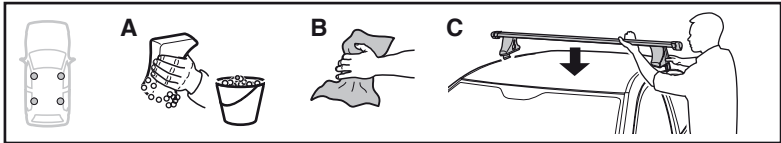

4

DAIHATSU Mira, 3-dr Hatchback, 99-02
 DAIHATSU Cuore, 3-dr Hatchback, 99-02

DAIHATSU Mira, 5-dr Hatchback, 99-02
 DAIHATSU Cuore, 5-dr Hatchback, 99-02
 PERUDOA Kelisa, 5-dr Hatchback, 01-07

5

	X mm	Y mm	X inch	Y inch
DAIHATSU Mira, 3-dr Hatchback, 99-02	305 mm	700 mm	12"	27 1/2"
DAIHATSU Mira, 5-dr Hatchback, 99-02	305 mm	700 mm	12"	27 1/2"
DAIHATSU Cuore, 3-dr Hatchback, 99-02	305 mm	700 mm	12"	27 1/2"
DAIHATSU Cuore, 5-dr Hatchback, 99-02	305 mm	700 mm	12"	27 1/2"
PERUDOA Kelisa, 5-dr Hatchback, 01-07	305 mm	700 mm	12"	27 1/2"