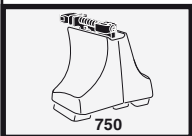

DAIHATSU Mira, 5-dr Hatchback, 99-02
DAIHATSU Cuore, 5-dr Hatchback, 99-02
PERUDOA Kelisa, 5-dr Hatchback, 01-07