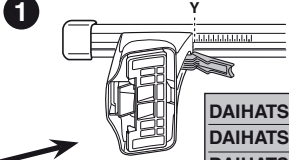

Y
DAIHATSU Mira, 3-dr Hatchback, 99-02	25
DAIHATSU Mira, 5-dr Hatchback, 99-02	25
DAIHATSU Cuore, 3-dr Hatchback, 99-02	25
DAIHATSU Cuore, 5-dr Hatchback, 99-02	25
PERUDO A Kelisa, 5-dr Hatchback, 01-07	25