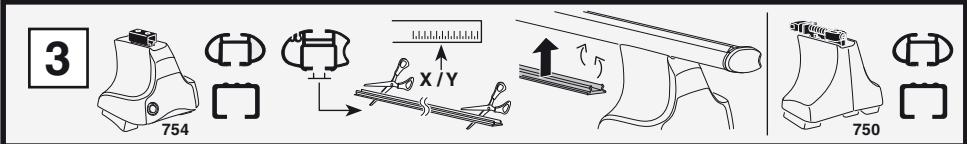

X
DAIHATSU Mira, 3-dr Hatchback, 99-02	25,5
DAIHATSU Mira, 5-dr Hatchback, 99-02	25,5
DAIHATSU Cuore, 3-dr Hatchback, 99-02	25,5
DAIHATSU Cuore, 5-dr Hatchback, 99-02	25,5
PERUDO A Kelisa, 5-dr Hatchback, 01-07	25,5