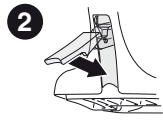

X inch	X mm
DAIHATSU Mira, 3-dr Hatchback, 99-02	35 5/8"	906 mm
DAIHATSU Mira, 5-dr Hatchback, 99-02	35 5/8"	906 mm
DAIHATSU Cuore, 3-dr Hatchback, 99-02	35 5/8"	906 mm
DAIHATSU Cuore, 5-dr Hatchback, 99-02	35 5/8"	906 mm
PERUDO A Kelisa, 5-dr Hatchback, 01-07	35 5/8"	906 mm