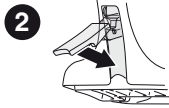

X
DAIHATSU Mira, 3-dr Hatchback, 99-02	25,5
DAIHATSU Mira, 5-dr Hatchback, 99-02	25,5
DAIHATSU Cuore, 3-dr Hatchback, 99-02	25,5
DAIHATSU Cuore, 5-dr Hatchback, 99-02	25,5
PERUDO A Kelisa, 5-dr Hatchback, 01-07	25,5