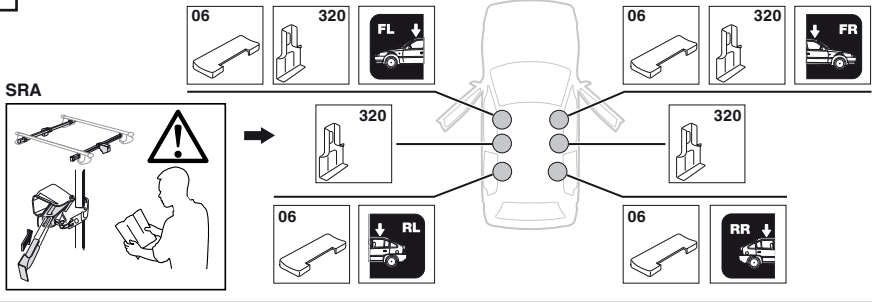

4

DAIHATSU Mira, 3-dr Hatchback, 99-02
DAIHATSU Cuore, 3-dr Hatchback, 99-02