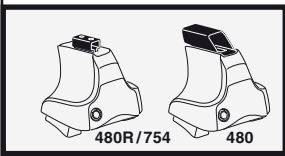

DAIHATSU Mira, 5-dr Hatchback, 99-02
DAIHATSU Cuore, 5-dr Hatchback, 99-02
PERUDOA Kelisa, 5-dr Hatchback, 01-07