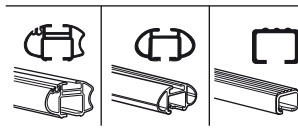

Kit 1162

DAIHATSU Mira, 3-dr Hatchback, 99-02

DAIHATSU Mira, 5-dr Hatchback, 99-02

DAIHATSU Cuore, 3-dr Hatchback, 99-02

DAIHATSU Cuore, 5-dr Hatchback, 99-02

PERUDOA Kelisa, 5-dr Hatchback, 01-07

480R
754