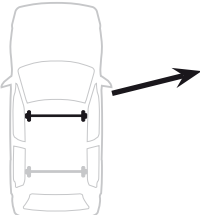

X inch	X mm
DAIHATSU Mira, 3-dr Hatchback, 99-02	35 5/8"	906 mm
DAIHATSU Mira, 5-dr Hatchback, 99-02	35 5/8"	906 mm
DAIHATSU Cuore, 3-dr Hatchback, 99-02	35 5/8"	906 mm
DAIHATSU Cuore, 5-dr Hatchback, 99-02	35 5/8"	906 mm
PERUDO A Kelisa, 5-dr Hatchback, 01-07	35 5/8"	906 mm