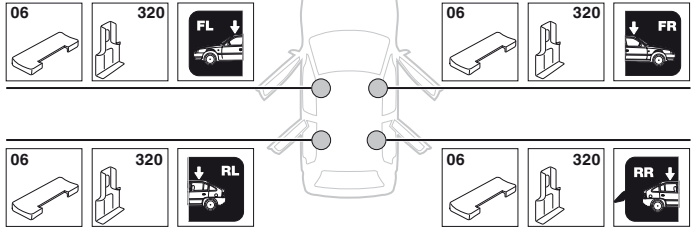

DAIHATSU Mira, 5-dr Hatchback, 99-02
DAIHATSU Cuore, 5-dr Hatchback, 99-02
PERUDOA Kelisa, 5-dr Hatchback, 01-07