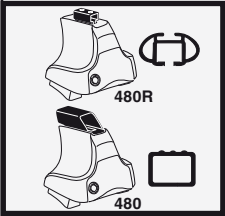

X inch	X mm
DAIHATSU Mira, 3-dr Hatchback, 99-02	35 5/8"	906 mm
DAIHATSU Mira, 5-dr Hatchback, 99-02	35 5/8"	906 mm
DAIHATSU Cuore, 3-dr Hatchback, 99-02	35 5/8"	906 mm
DAIHATSU Cuore, 5-dr Hatchback, 99-02	35 5/8"	906 mm
PERUDO A Kelisa, 5-dr Hatchback, 01-07	35 5/8"	906 mm