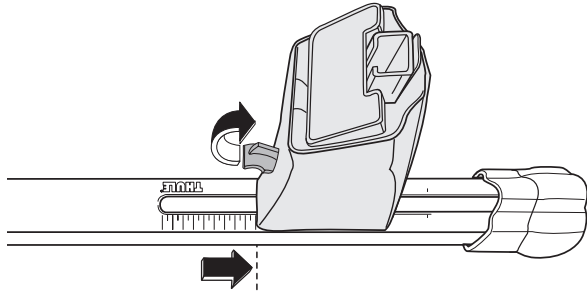

Kit 1127

HONDA CAPA, 98-

Vehicle	Front	Rear
Honda Capa, 98-	35	33

X=450 mm Y=700 mm