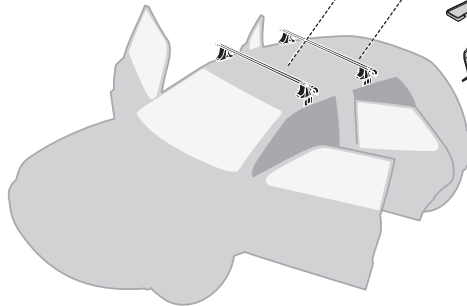

Kit 1127

HONDA CAPA, 98-

Vehicle	Front	Rear
Honda Capa, 98-	35	33

X=450 mm Y=700 mm