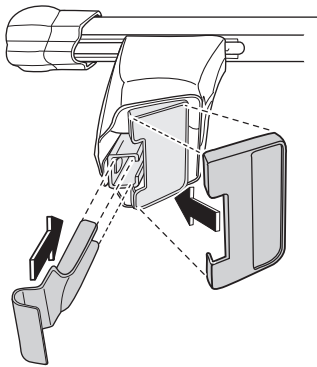

Kit 1127

HONDA CAPA, 98-

Vehicle	Front	Rear
Honda Capa, 98-	35	33

X=450 mm Y=700 mm