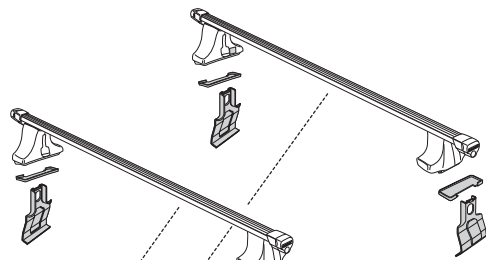

Kit 1127

HONDA CAPA, 98-

Vehicle	Front	Rear
Honda Capa, 98-	35	33

X=450 mm Y=700 mm