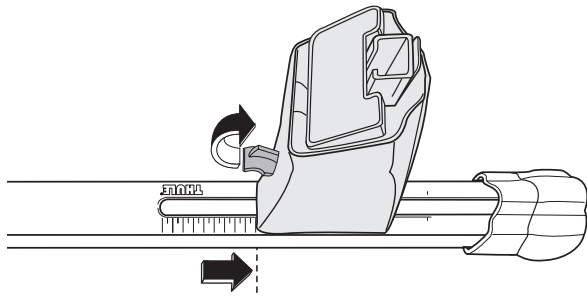

# Kit 1126

TOYOTA GAIA, 98-

Vehicle	Front	Rear
Toyota Gaia, 98-	39	35

x 4

x 2

x 2