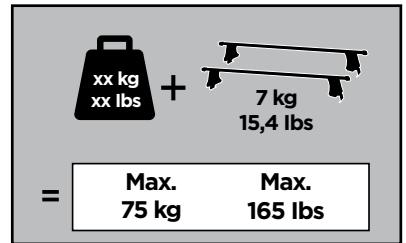

Thule Rapid System Kit 1110

> Instructions

MAZDA 323, 4-dr Sedan, 98-00, 01-03

MAZDA 323F, 5-dr Hatchback, 98-00, 01-03

MAZDA 323 Familia, 4-dr Sedan, 98-00, 01-03

MAZDA 323 Protégé, 4-dr Sedan, 98-00, 01-03

MAZDA Protégé 5, 5-dr Hatchback, *02-03

FORD Laser, 4-dr Sedan, 98-00, 01-03

*North America

ISO 11154-E

141110

C.20121018
519-1110-02

Bring your life

thule.com