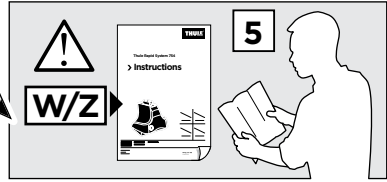

3

	W (mm)	Z (mm)	W (inch)	Z (inch)
* MAZDA 323, 4-dr Sedan, 98-00, 01-03	220	650	8 5/8	25 5/8
MAZDA 323F, 5-dr Hatchback, 98-00, 01-03	220	700	8 5/8	27 1/2
* MAZDA 323 Familia, 4-dr Sedan, 98-00, 01-03	220	650	8 5/8	25 5/8
* MAZDA 323 Protégé, 4-dr Sedan, 98-00, 01-03	220	650	8 5/8	25 5/8
MAZDA Protégé 5, 5-dr Hatchback, *02-03	220	700	8 5/8	27 1/2
* FORD Laser, 4-dr Sedan, 98-00, 01-03	220	650	8 5/8	25 5/8