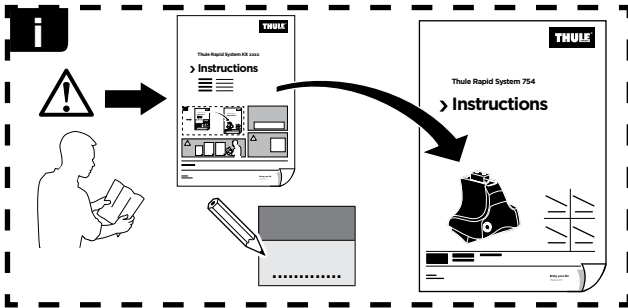

Thule Rapid System Kit 1110

> Instructions

MAZDA 323, 4-dr Sedan, 98-00, 01-03

MAZDA 323F, 5-dr Hatchback, 98-00, 01-03

MAZDA 323 Familia, 4-dr Sedan, 98-00, 01-03

MAZDA 323 Protégé, 4-dr Sedan, 98-00, 01-03

MAZDA Protégé 5, 5-dr Hatchback, *02-03

FORD Laser, 4-dr Sedan, 98-00, 01-03

*North America

ISO 11154-E

141110

C.20121018
519-1110-02

Bring your life

thule.com