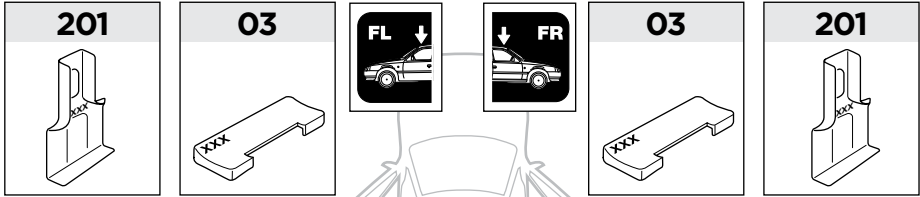

2

MAZDA 323, 4-dr Sedan, 98-00, 01-03
MAZDA 323 Familia, 4-dr Sedan, 98-00, 01-03
MAZDA 323 Protégé, 4-dr Sedan, 98-00, 01-03
FORD Laser, 4-dr Sedan, 98-00, 01-03