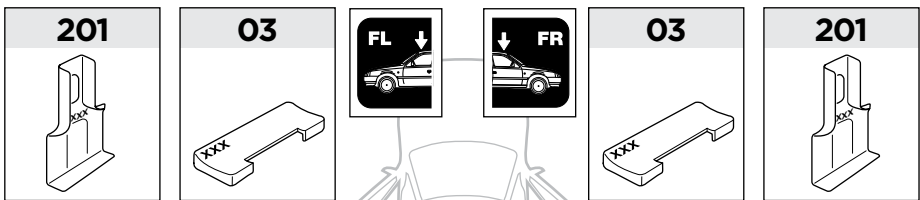

MAZDA 323F, 5-dr Hatchback, 98-00, 01-03
MAZDA Protégé 5, 5-dr Hatchback, *02-03