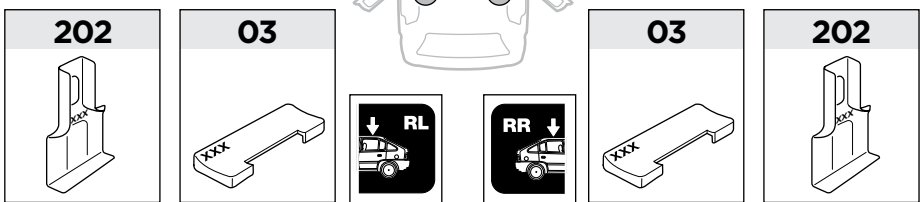

2

MAZDA 323, 4-dr Sedan, 98-00, 01-03
MAZDA 323 Familia, 4-dr Sedan, 98-00, 01-03
MAZDA 323 Protégé, 4-dr Sedan, 98-00, 01-03
FORD Laser, 4-dr Sedan, 98-00, 01-03