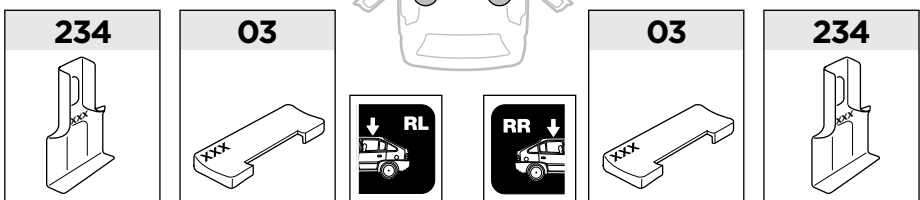

MAZDA 323F, 5-dr Hatchback, 98-00, 01-03
MAZDA Protégé 5, 5-dr Hatchback, *02-03