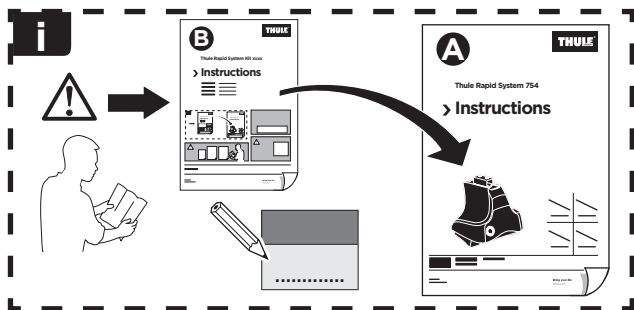

Thule Rapid System Kit 1106

> Instructions

FIAT Seicento, 3-dr Hatchback, 98-00, 01-04

FIAT 600, 3-dr Hatchback, 05-10

ISO 11154-E

141106

C.20150617
519-1106-04

Bring your life

thule.com

52576

1

	X (scale)	X (mm)	X (inch)
FIAT Seicento , 3-dr Hatchback, 98-00, 01-04	18,5	836	32 ⁷ / ₈
FIAT 600 , 3-dr Hatchback, 05-10	18,5	836	32 ⁷ / ₈

	Y (scale)	Y (mm)	Y (inch)
FIAT Seicento , 3-dr Hatchback, 98-00, 01-04	19	841	33 ¹ / ₈
FIAT 600 , 3-dr Hatchback, 05-10	19	841	33 ¹ / ₈

2

FIAT Seicento, 3-dr Hatchback, 98-00, 01-04

FIAT 600, 3-dr Hatchback, 05-10

3

	W (mm)	Z (mm)	W (inch)	Z (inch)
FIAT Seicento , 3-dr Hatchback, 98-00, 01-04	215	700	8 1/2	27 1/2
FIAT 600 , 3-dr Hatchback, 05-10	215	700	8 1/2	27 1/2