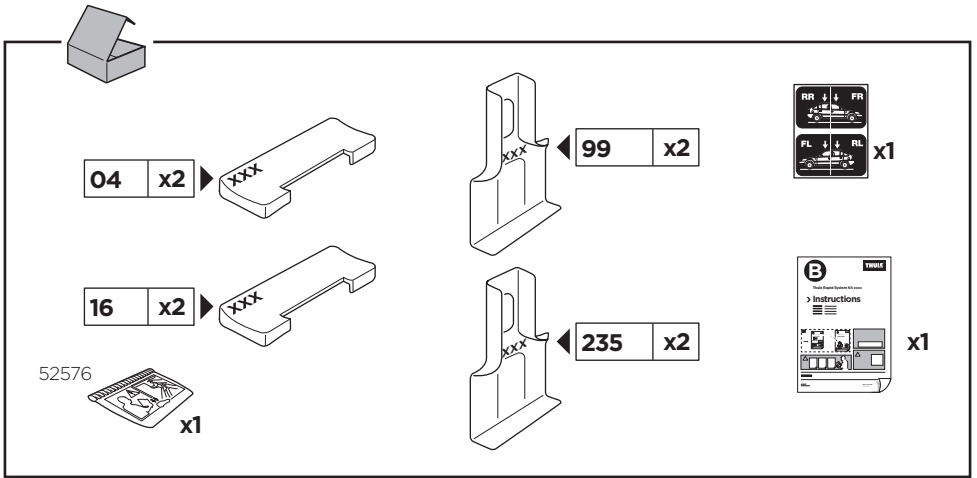

Thule Rapid System Kit 1106

> Instructions

FIAT Seicento, 3-dr Hatchback, 98-00, 01-04

FIAT 600, 3-dr Hatchback, 05-10

ISO 11154-E

141106

C.20150617
519-1106-04

Bring your life

thule.com

52576

1

	X (scale)	X (mm)	X (inch)
FIAT Seicento , 3-dr Hatchback, 98-00, 01-04	18,5	836	32 ⁷ / ₈
FIAT 600 , 3-dr Hatchback, 05-10	18,5	836	32 ⁷ / ₈

	Y (scale)	Y (mm)	Y (inch)
FIAT Seicento , 3-dr Hatchback, 98-00, 01-04	19	841	33 ¹ / ₈
FIAT 600 , 3-dr Hatchback, 05-10	19	841	33 ¹ / ₈

2

FIAT Seicento, 3-dr Hatchback, 98-00, 01-04

FIAT 600, 3-dr Hatchback, 05-10

3

	W (mm)	Z (mm)	W (inch)	Z (inch)
FIAT Seicento , 3-dr Hatchback, 98-00, 01-04	215	700	8 1/2	27 1/2
FIAT 600 , 3-dr Hatchback, 05-10	215	700	8 1/2	27 1/2