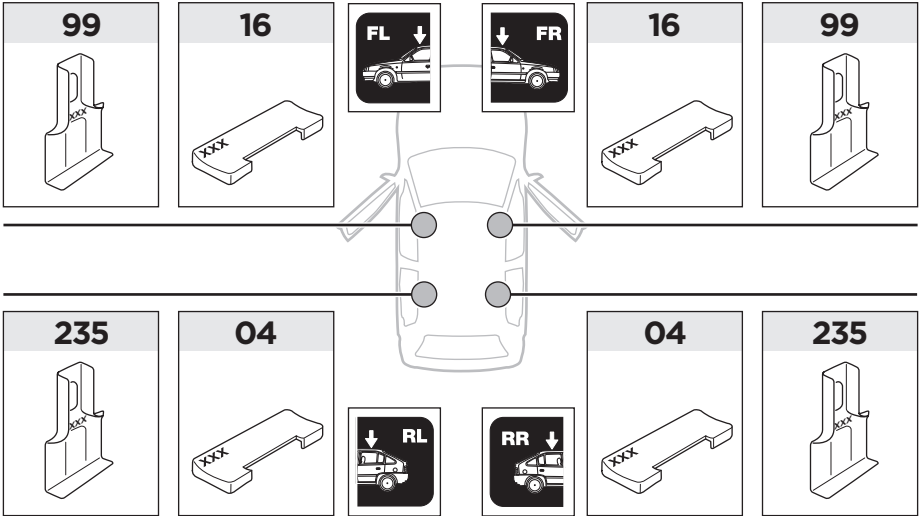

thule.com

52576

1

	X (scale)	X (mm)	X (inch)
FIAT Seicento , 3-dr Hatchback, 98-00, 01-04	18,5	836	32 ⁷ / ₈
FIAT 600 , 3-dr Hatchback, 05-10	18,5	836	32 ⁷ / ₈

	Y (scale)	Y (mm)	Y (inch)
FIAT Seicento , 3-dr Hatchback, 98-00, 01-04	19	841	33 ¹ / ₈
FIAT 600 , 3-dr Hatchback, 05-10	19	841	33 ¹ / ₈

2

FIAT Seicento, 3-dr Hatchback, 98-00, 01-04

FIAT 600, 3-dr Hatchback, 05-10

3

	W (mm)	Z (mm)	W (inch)	Z (inch)
FIAT Seicento , 3-dr Hatchback, 98-00, 01-04	215	700	8 1/2	27 1/2
FIAT 600 , 3-dr Hatchback, 05-10	215	700	8 1/2	27 1/2