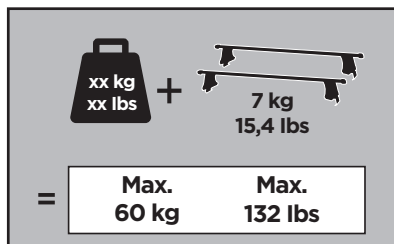

Thule Rapid System Kit 1106

> Instructions

FIAT Seicento, 3-dr Hatchback, 98-00, 01-04

FIAT 600, 3-dr Hatchback, 05-10

ISO 11154-E

141106

C.20150617
519-1106-04

Bring your life

thule.com

52576

1

	X (scale)	X (mm)	X (inch)
FIAT Seicento , 3-dr Hatchback, 98-00, 01-04	18,5	836	32 ⁷ / ₈
FIAT 600 , 3-dr Hatchback, 05-10	18,5	836	32 ⁷ / ₈

	Y (scale)	Y (mm)	Y (inch)
FIAT Seicento , 3-dr Hatchback, 98-00, 01-04	19	841	33 ¹ / ₈
FIAT 600 , 3-dr Hatchback, 05-10	19	841	33 ¹ / ₈

2

FIAT Seicento, 3-dr Hatchback, 98-00, 01-04

FIAT 600, 3-dr Hatchback, 05-10

3

	W (mm)	Z (mm)	W (inch)	Z (inch)
FIAT Seicento , 3-dr Hatchback, 98-00, 01-04	215	700	8 1/2	27 1/2
FIAT 600 , 3-dr Hatchback, 05-10	215	700	8 1/2	27 1/2