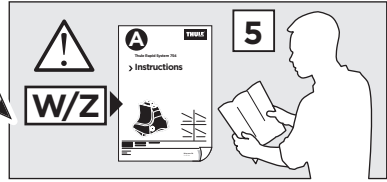

3

	W (mm)	Z (mm)	W (inch)	Z (inch)
FIAT Seicento, 3-dr Hatchback, 98-00, 01-04	215	700	8 1/2	27 1/2
FIAT 600, 3-dr Hatchback, 05-10	215	700	8 1/2	27 1/2