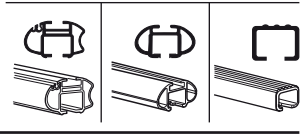

Kit 1096

HYUNDAI Atos, 5-dr Hatchback, 98-03

480R
754