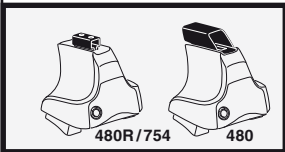

	X inch	X mm
HYUNDAI Atos, 5-dr Hatchback, 98-03	34 ⁷ / ₈ "	886 mm

	Y inch	Y mm
HYUNDAI Atos, 5-dr Hatchback, 98-03	34 ⁷ / ₈ "	886 mm

4

HYUNDAI Atos, 5-dr Hatchback, 98-03

5

	X mm	Y mm	X inch	Y inch
HYUNDAI Atos, 5-dr Hatchback, 98-03	400 mm	700 mm	15 3/4"	27 1/2"