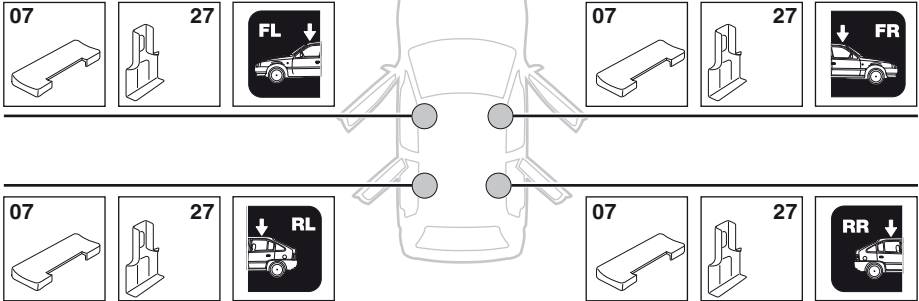

	X inch	X mm
HYUNDAI Atos, 5-dr Hatchback, 98-03	34 ⁷ / ₈ "	886 mm

	Y inch	Y mm
HYUNDAI Atos, 5-dr Hatchback, 98-03	34 ⁷ / ₈ "	886 mm

4

HYUNDAI Atos, 5-dr Hatchback, 98-03

5

	X mm	Y mm	X inch	Y inch
HYUNDAI Atos, 5-dr Hatchback, 98-03	400 mm	700 mm	15 3/4"	27 1/2"