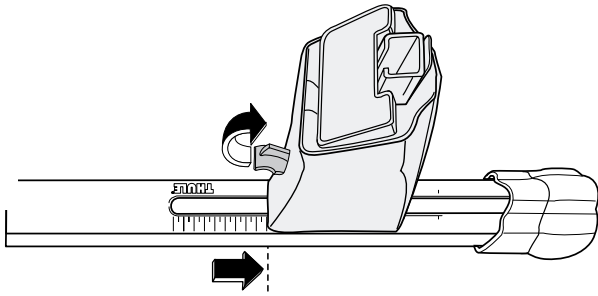

# Kit 1082

PEUGEOT 406, COUPE 98-

Vehicle	Front	Rear
Peugeot 406, Coupé 98-	33	29