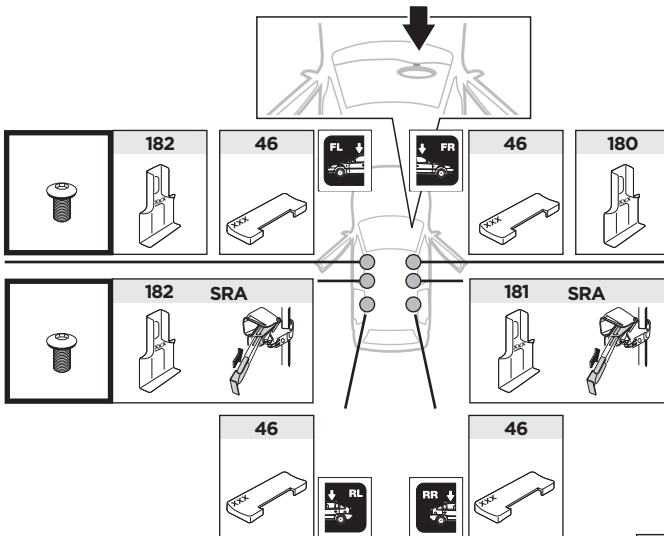

# > Instructions

**TOYOTA Estima**, 4-dr MPV, 90-99

**TOYOTA Emina**, 4-dr MPV, 92-99

**TOYOTA Lucida**, 4-dr MPV, 92-99

**TOYOTA Previa**, 4-dr MPV, 90-99

The diagram is divided into four main sections:

- Top Left:** A dashed box containing an information icon (i), a warning triangle, an arrow pointing to a person reading a manual, and two manuals labeled 'B' (Thule Rapid System Kit 1080) and 'A' (Thule Rapid System 754). An arrow points from manual B to manual A, and another arrow points from manual A to a weight limit box.
- Top Right:** A weight limit box showing the maximum weight for the system. It lists: **7 kg / 15,4 lbs** for the roof rack and **3 kg / 6,6 lbs** for the accessories. The total maximum weight is **Max. 75 kg / 165 lbs**.
- Bottom Left:** A dashed box containing a warning triangle, three manuals labeled 'A', 'B', and 'C' (Security), and a person reading a manual.
- Bottom Right:** A diagram of a car with arrows indicating the weight distribution on the roof rack. A speedometer graphic shows a warning triangle at 130 km/h (80 Mph) and 80 km/h (50 Mph), with a note that the weight limit is exceeded above 40 km/h (25 Mph).

	Y (scale)	Y (mm)	Y (inch)
<b>TOYOTA Estima</b> , 4-dr MPV, 90-99	38	1031	40 <sup>5</sup> / <sub>8</sub>
<b>TOYOTA Emina</b> , 4-dr MPV, 92-99	27	921	36 <sup>1</sup> / <sub>4</sub>
<b>TOYOTA Lucida</b> , 4-dr MPV, 92-99	27	921	36 <sup>1</sup> / <sub>4</sub>
<b>TOYOTA Previa</b> , 4-dr MPV, 90-99	38	1031	40 <sup>5</sup> / <sub>8</sub>

2

TOYOTA Estima, 4-dr MPV, 90-99

TOYOTA Emina, 4-dr MPV, 92-99

TOYOTA Lucida, 4-dr MPV, 92-99

TOYOTA Previa, 4-dr MPV, 90-99

SRA

**3**

W (mm)	Y(mm)	Z (mm)	W (inch)	Y (inch)	Z (inch)
930	700	580	36 <sup>5</sup> / <sub>8</sub>	27 <sup>1</sup> / <sub>2</sub>	22 <sup>7</sup> / <sub>8</sub>