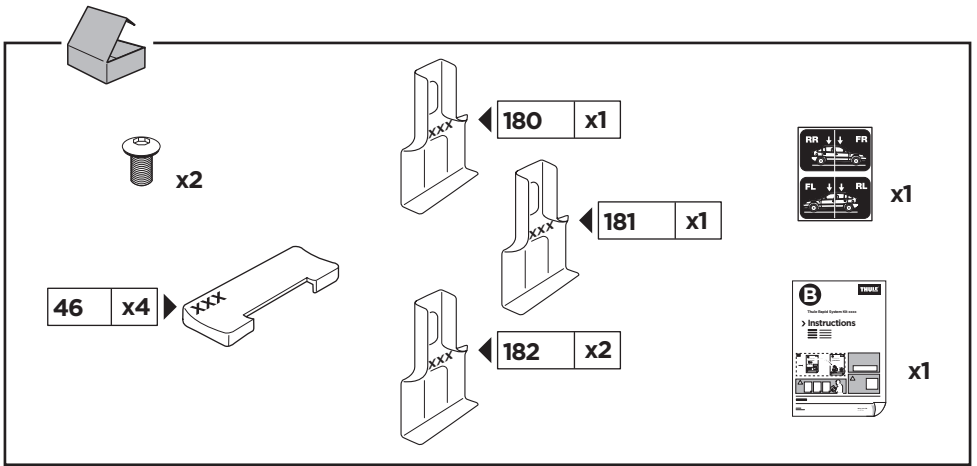

# > Instructions

**TOYOTA Estima**, 4-dr MPV, 90-99

**TOYOTA Emina**, 4-dr MPV, 92-99

**TOYOTA Lucida**, 4-dr MPV, 92-99

**TOYOTA Previa**, 4-dr MPV, 90-99

The diagram is divided into four main sections:

- Top Left:** A dashed box containing an information icon (i), a warning triangle, an arrow pointing to a person reading a manual, and two manuals labeled 'B' (Thule Rapid System Kit 1080) and 'A' (Thule Rapid System 754). An arrow points from manual B to manual A, and another arrow points from manual A to a weight limit box.
- Top Right:** A weight limit box showing the maximum weight for the system. It lists: **7 kg / 15,4 lbs** for the roof rack and **3 kg / 6,6 lbs** for the accessories. The total maximum weight is **Max. 75 kg / 165 lbs**.
- Bottom Left:** A dashed box containing a warning triangle, three manuals labeled 'A', 'B', and 'C' (Security), and a person reading a manual.
- Bottom Right:** A diagram of a car with arrows indicating the weight distribution on the roof rack. A speedometer graphic shows a warning triangle at 130 km/h (80 Mph) and 80 km/h (50 Mph), with a note that the weight limit is exceeded above 40 km/h (25 Mph).

# 1

	X (scale)	X (mm)	X (inch)
<b>TOYOTA Estima</b> , 4-dr MPV, 90-99	40	1051	41 <sup>3</sup> / <sub>8</sub>
<b>TOYOTA Emina</b> , 4-dr MPV, 92-99	28	931	36 <sup>5</sup> / <sub>8</sub>
<b>TOYOTA Lucida</b> , 4-dr MPV, 92-99	28	931	36 <sup>5</sup> / <sub>8</sub>
<b>TOYOTA Previa</b> , 4-dr MPV, 90-99	40	1051	41 <sup>3</sup> / <sub>8</sub>

	Y (scale)	Y (mm)	Y (inch)
<b>TOYOTA Estima</b> , 4-dr MPV, 90-99	38	1031	40 <sup>5</sup> / <sub>8</sub>
<b>TOYOTA Emina</b> , 4-dr MPV, 92-99	27	921	36 <sup>1</sup> / <sub>4</sub>
<b>TOYOTA Lucida</b> , 4-dr MPV, 92-99	27	921	36 <sup>1</sup> / <sub>4</sub>
<b>TOYOTA Previa</b> , 4-dr MPV, 90-99	38	1031	40 <sup>5</sup> / <sub>8</sub>