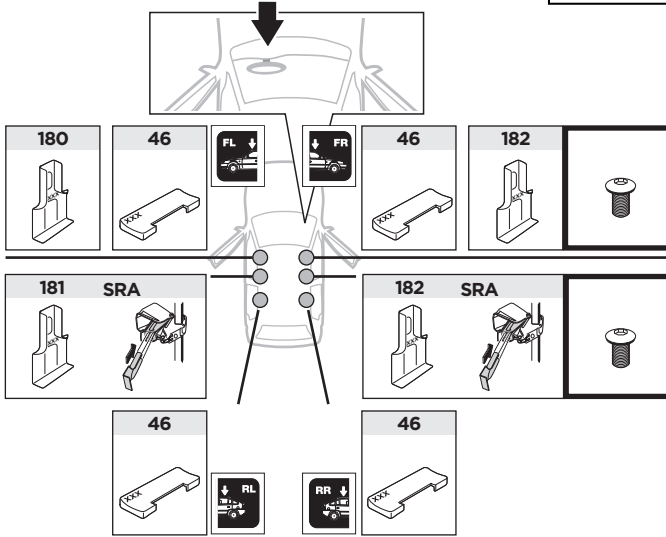

# > Instructions

**TOYOTA Estima**, 4-dr MPV, 90-99

**TOYOTA Emina**, 4-dr MPV, 92-99

**TOYOTA Lucida**, 4-dr MPV, 92-99

**TOYOTA Previa**, 4-dr MPV, 90-99

The diagram is divided into four main sections:

- Top Left:** A dashed box containing an information icon (i), a warning triangle, an arrow pointing to a person reading a manual, and two manuals labeled 'B' (Thule Rapid System Kit 1080) and 'A' (Thule Rapid System 754). An arrow points from manual B to manual A, and another arrow points from manual A to a weight limit box.
- Top Right:** A weight limit box showing the maximum weight for the system. It lists: **7 kg / 15,4 lbs** for the roof rack and **3 kg / 6,6 lbs** for the accessories. The total maximum weight is **Max. 75 kg / 165 lbs**.
- Bottom Left:** A dashed box containing a warning triangle, three manuals labeled 'A', 'B', and 'C' (Security), and a person reading a manual.
- Bottom Right:** A diagram of a car with arrows indicating the weight distribution on the roof rack. A speedometer graphic shows a warning triangle at 130 km/h (80 Mph) and 80 km/h (50 Mph), with a note that the weight limit is exceeded above 40 km/h (25 Mph).

	Y (scale)	Y (mm)	Y (inch)
<b>TOYOTA Estima</b> , 4-dr MPV, 90-99	38	1031	40 <sup>5</sup> / <sub>8</sub>
<b>TOYOTA Emina</b> , 4-dr MPV, 92-99	27	921	36 <sup>1</sup> / <sub>4</sub>
<b>TOYOTA Lucida</b> , 4-dr MPV, 92-99	27	921	36 <sup>1</sup> / <sub>4</sub>
<b>TOYOTA Previa</b> , 4-dr MPV, 90-99	38	1031	40 <sup>5</sup> / <sub>8</sub>

2

TOYOTA Estima, 4-dr MPV, 90-99

TOYOTA Emina, 4-dr MPV, 92-99

TOYOTA Lucida, 4-dr MPV, 92-99

TOYOTA Previa, 4-dr MPV, 90-99

SRA

**3**

W (mm)	Y(mm)	Z (mm)	W (inch)	Y (inch)	Z (inch)
930	700	580	36 <sup>5</sup> / <sub>8</sub>	27 <sup>1</sup> / <sub>2</sub>	22 <sup>7</sup> / <sub>8</sub>