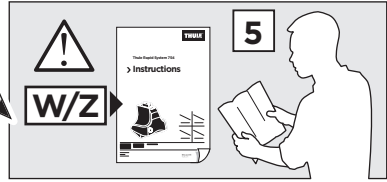

3

	W (mm)	Z (mm)	W (inch)	Z (inch)
HONDA Civic, 4-dr Sedan, 96-00	220	700	8 5/8	27 1/2
HONDA Civic, 4-dr Sedan, *96-99	216	700	8 1/2	27 1/2
HONDA Civic Ferio, 4-dr Sedan, 96-99	216	700	8 1/2	27 1/2
ACURA El, 4-dr Sedan, 96-00, 01-05	216	700	8 1/2	27 1/2