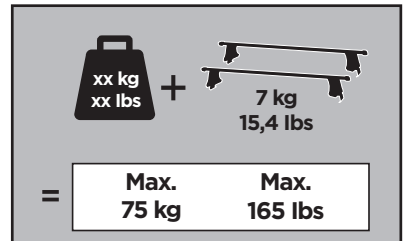

Thule Rapid System Kit 1068

> Instructions

HONDA Civic, 4-dr Sedan, 96-00

HONDA Civic, 4-dr Sedan, *96-99

HONDA Civic Ferio, 4-dr Sedan, 96-99

ACURA EI, 4-dr Sedan, 96-00, 01-05

*North America

ISO 11154-E

141068

C.20121210
519-1068-02

Bring your life

thule.com

1

	X (scale)	X (mm)	X (inch)
HONDA Civic, 4-dr Sedan, 96-00	24,5	896	35 1/4
HONDA Civic, 4-dr Sedan, *96-99	24	890	35
HONDA Civic Ferio, 4-dr Sedan, 96-99	24	890	35
ACURA EI, 4-dr Sedan, 96-00, 01-05	24	890	35