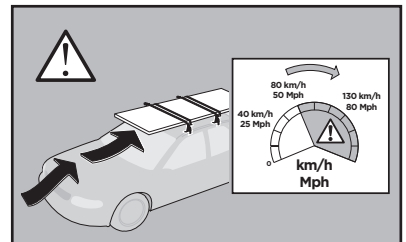

Thule Rapid System Kit 1068

> Instructions

HONDA Civic, 4-dr Sedan, 96-00

HONDA Civic, 4-dr Sedan, *96-99

HONDA Civic Ferio, 4-dr Sedan, 96-99

ACURA EI, 4-dr Sedan, 96-00, 01-05

*North America

ISO 11154-E

141068

C.20121210
519-1068-02

Bring your life

thule.com

1

	X (scale)	X (mm)	X (inch)
HONDA Civic, 4-dr Sedan, 96-00	24,5	896	35 1/4
HONDA Civic, 4-dr Sedan, *96-99	24	890	35
HONDA Civic Ferio, 4-dr Sedan, 96-99	24	890	35
ACURA EI, 4-dr Sedan, 96-00, 01-05	24	890	35