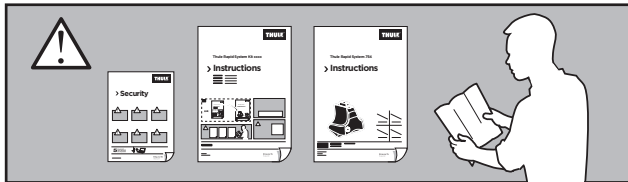

Thule Rapid System Kit 1068

> Instructions

HONDA Civic, 4-dr Sedan, 96-00

HONDA Civic, 4-dr Sedan, *96-99

HONDA Civic Ferio, 4-dr Sedan, 96-99

ACURA EI, 4-dr Sedan, 96-00, 01-05

*North America

ISO 11154-E