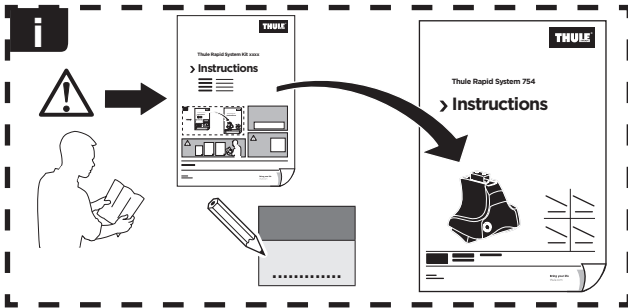

Thule Rapid System Kit 1068

> Instructions

HONDA Civic, 4-dr Sedan, 96-00

HONDA Civic, 4-dr Sedan, *96-99

HONDA Civic Ferio, 4-dr Sedan, 96-99

ACURA EI, 4-dr Sedan, 96-00, 01-05

*North America

ISO 11154-E