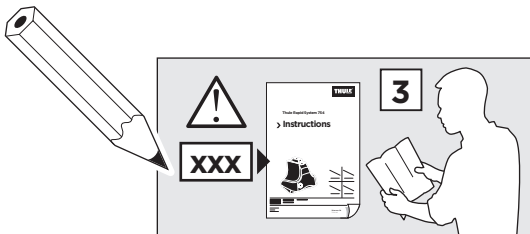

2

HONDA Civic, 4-dr Sedan, 96-00
HONDA Civic, 4-dr Sedan, *96-99
HONDA Civic Ferio, 4-dr Sedan, 96-99
ACURA EL, 4-dr Sedan, 96-00, 01-05