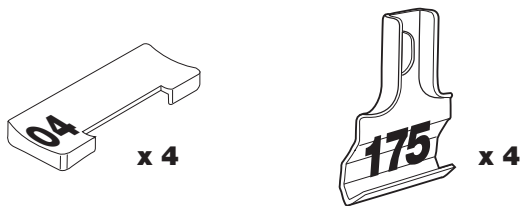

Kit 1067

TOYOTA SPRINTER, 4-DR SEDAN, 95-00

Vehicle	Front	Rear
TOYOTA Sprinter (Asia), 4-dr Sedan, 95-00	28,5	27

250 mm 650 mm