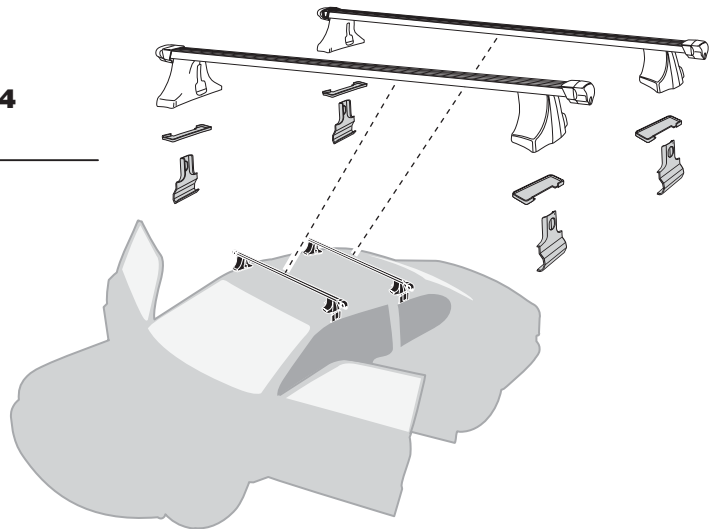

Kit 1067

TOYOTA SPRINTER, 4-DR SEDAN, 95-00

Vehicle	Front	Rear
TOYOTA Sprinter (Asia), 4-dr Sedan, 95-00	28,5	27

250 mm 650 mm