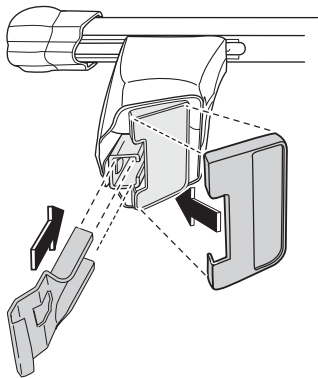

Kit 1067

TOYOTA SPRINTER, 4-DR SEDAN, 95-00

Vehicle	Front	Rear
TOYOTA Sprinter (Asia), 4-dr Sedan, 95-00	28,5	27

250 mm 650 mm