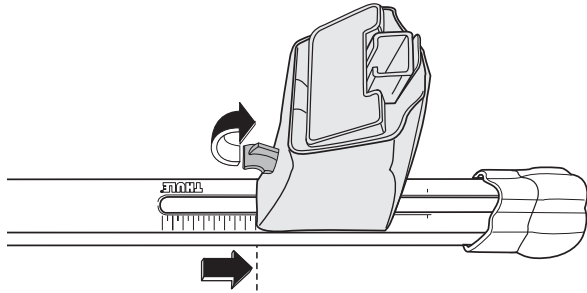

Kit 1067

TOYOTA SPRINTER, 4-DR SEDAN, 95-00

Vehicle	Front	Rear
TOYOTA Sprinter (Asia), 4-dr Sedan, 95-00	28,5	27

250 mm 650 mm