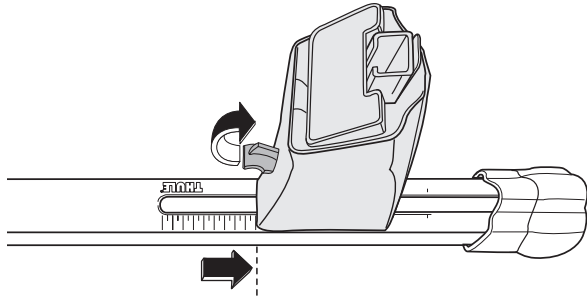

# Kit 1063

HONDA S-MX STEP BURN, 97-

Vehicle	Front	Rear
Honda S-MX Step burn, 97-	49,5	48