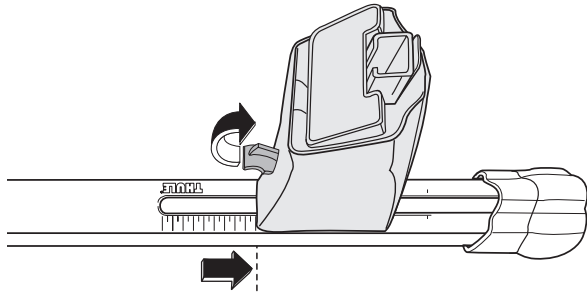

# Kit 1027

PEUGEOT 406, ESTATE, 97-

Vehicle	Front	Rear
Peugeot 406, Estate, 97-	25	19,5