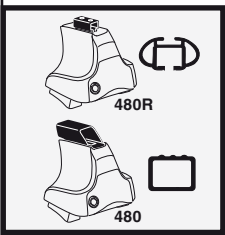

	X inch	X mm
NISSAN Sunny (N14), 3-dr Hatchback, 91-94	33 1/8"	841 mm
NISSAN Sunny (N14), 4-dr Sedan, 91-94	33 1/8"	841 mm
NISSAN Sunny (N14), 5-dr Hatchback, 91-94	33 1/8"	841 mm
NISSAN Primera (P10), 4-dr Sedan, 91-96	36 1/8"	916 mm
NISSAN Primera (P10), 5-dr Hatchback, 91-96	36 1/8"	916 mm