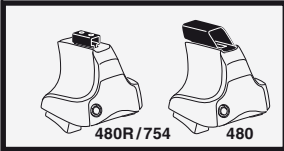

NISSAN Sunny (N14), 4-dr Sedan, 91-94

NISSAN Sunny (N14), 5-dr Hatchback, 91-94

NISSAN Primera (P10), 4-dr Sedan, 91-96

NISSAN Primera (P10), 5-dr Hatchback, 91-96